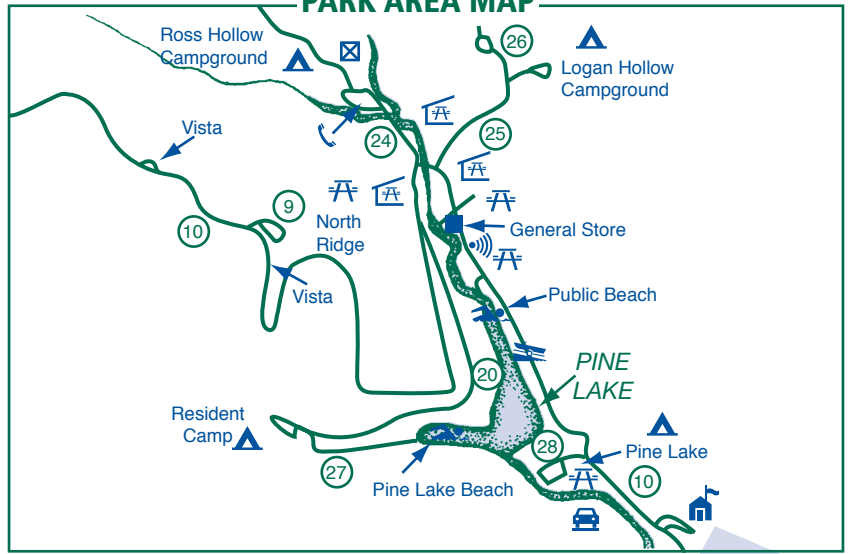

## LOCATION MAP

## PARK AREA MAP

## LEGEND

- Park Office
- Picnic Area
- Shelterhouse
- Parking
- Camping
- Buckeye Trail Blue Blazes
- Logan Trail Red Blazes
- Bridle Trail White Blazes
- Ross Hollow Trail Yellow Blazes
- Mountain Bike Trail
- Pay Phone
- Amphitheater
- Showerhouse
- Beach
- Forest Road
- Forest Headquarters
- Forest Boundary
- Launch Ramp

State Forest  
Hunting Area

Rev. 3/07

To Londonderry and Scioto Trail State Park