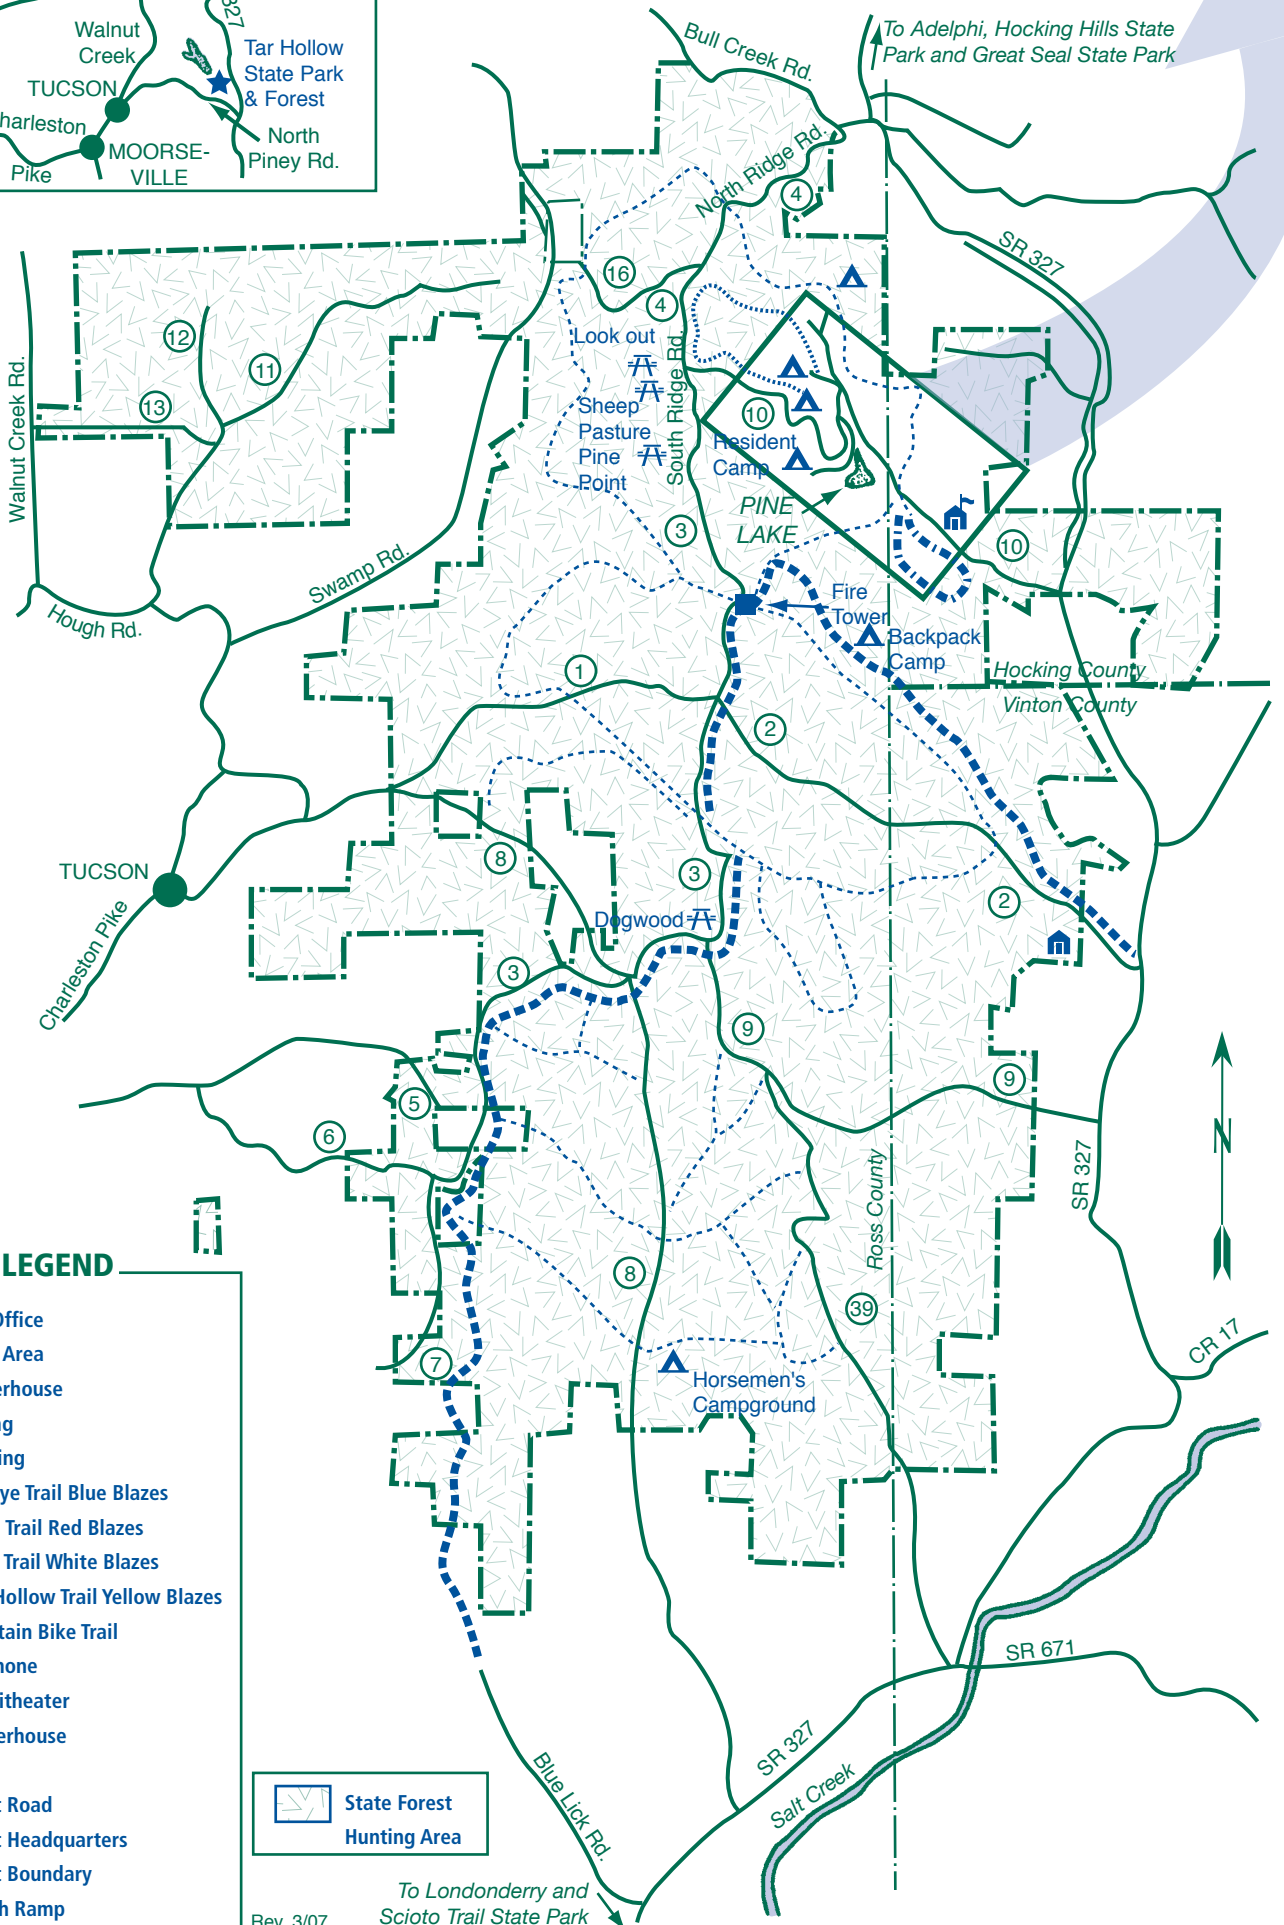

# Tar Hollow State Park

16396 Tar Hollow Road  
Laurelville, Ohio 43135

(740) 887-4818 - Park Office

(740) 887-4819 - FAX

tar.hollow.parks@dnr.state.oh.us

www.bright.net/~thollow

## LOCATION MAP

## PARK AREA MAP

## LEGEND

- Park Office
- Picnic Area
- Shelterhouse
- Parking
- Camping
- Buckeye Trail Blue Blazes
- Logan Trail Red Blazes
- Bridle Trail White Blazes
- Ross Hollow Trail Yellow Blazes
- Mountain Bike Trail
- Pay Phone
- Amphitheater
- Showerhouse
- Beach
- Forest Road
- Forest Headquarters
- Forest Boundary
- Launch Ramp